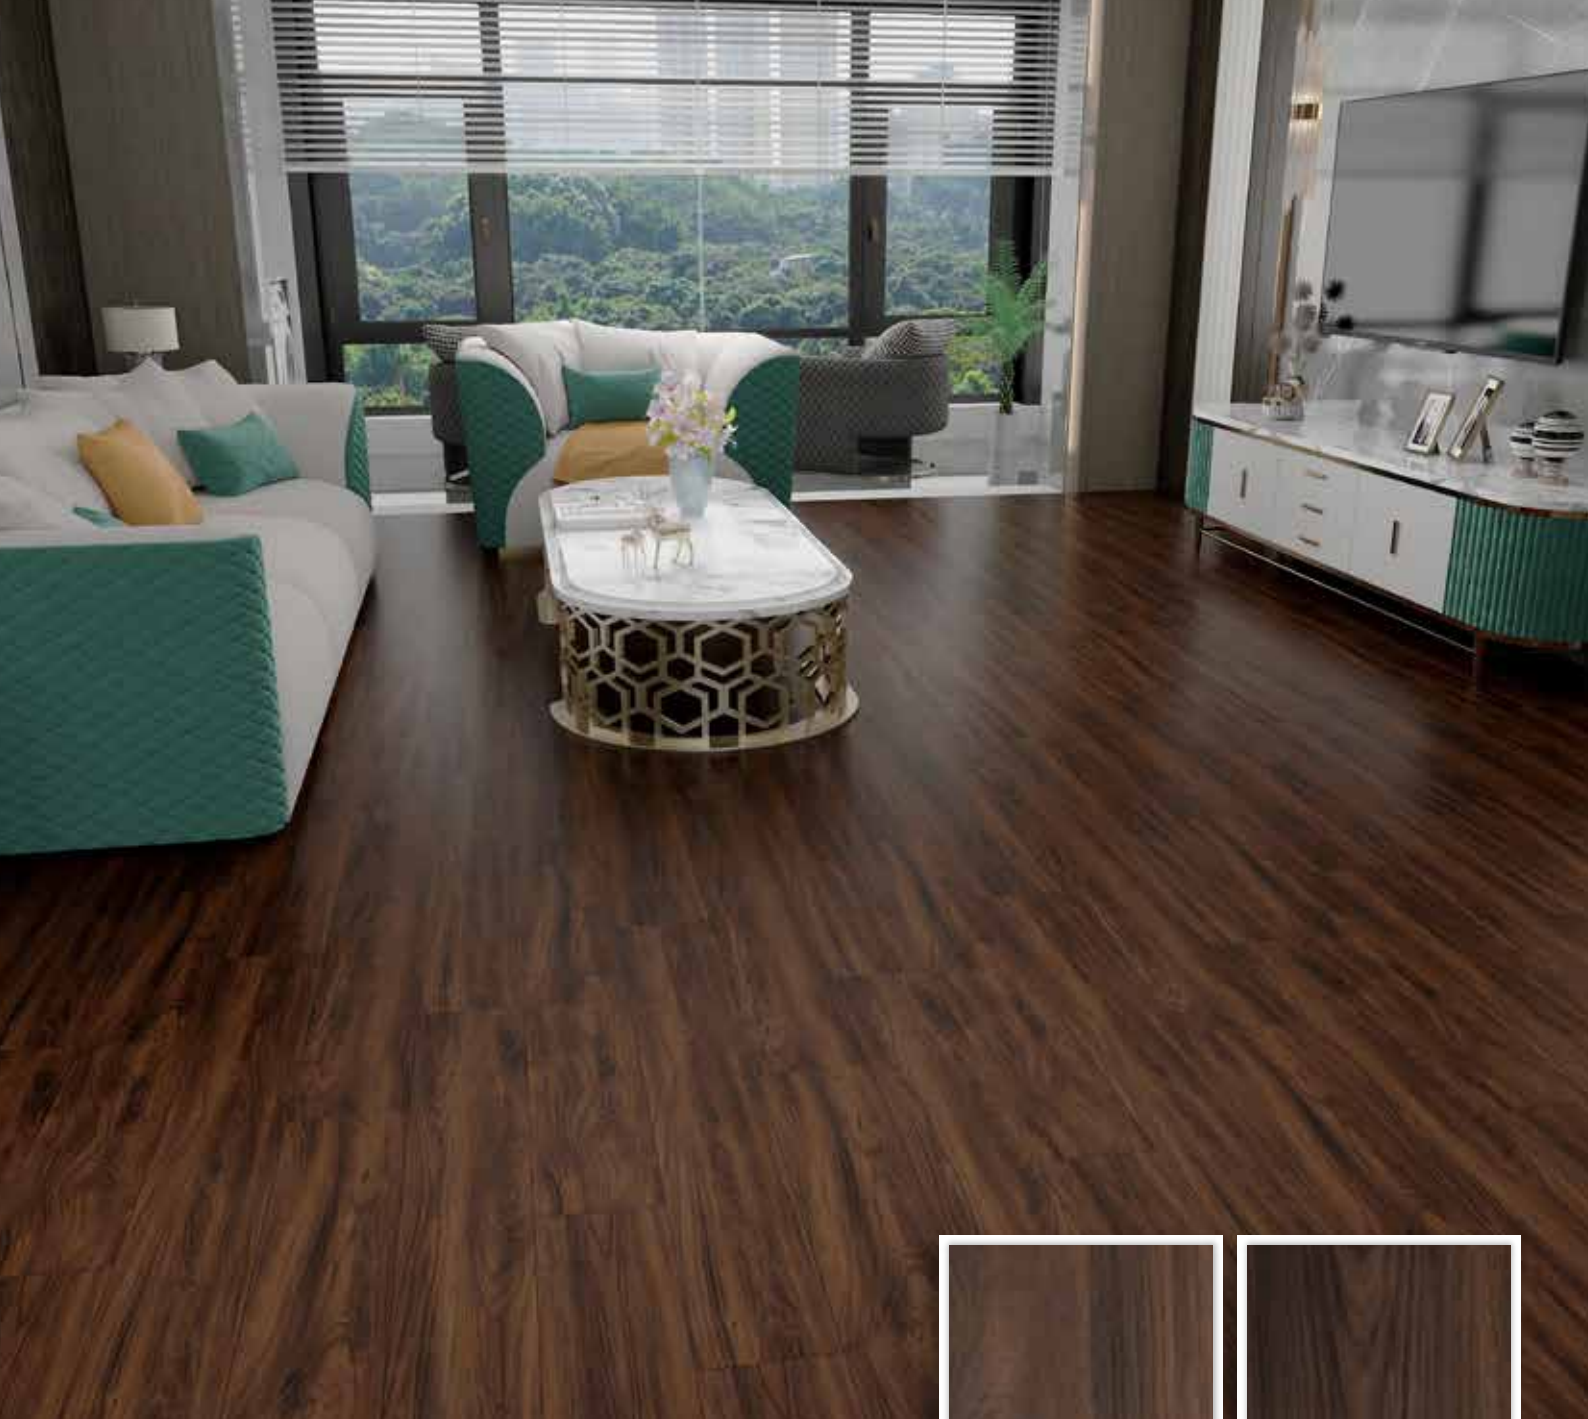

Coverage Area
1.757 m²

JAVA TEAK

Plank Size
18 x 122 cm

Thickness
5 mm + 1.5 mm IXPE

Coverage Area
1.757 m²

Wear Layer
0.50 mm

Quantity/Box
8 planks

SUMATERA MAHOGANY